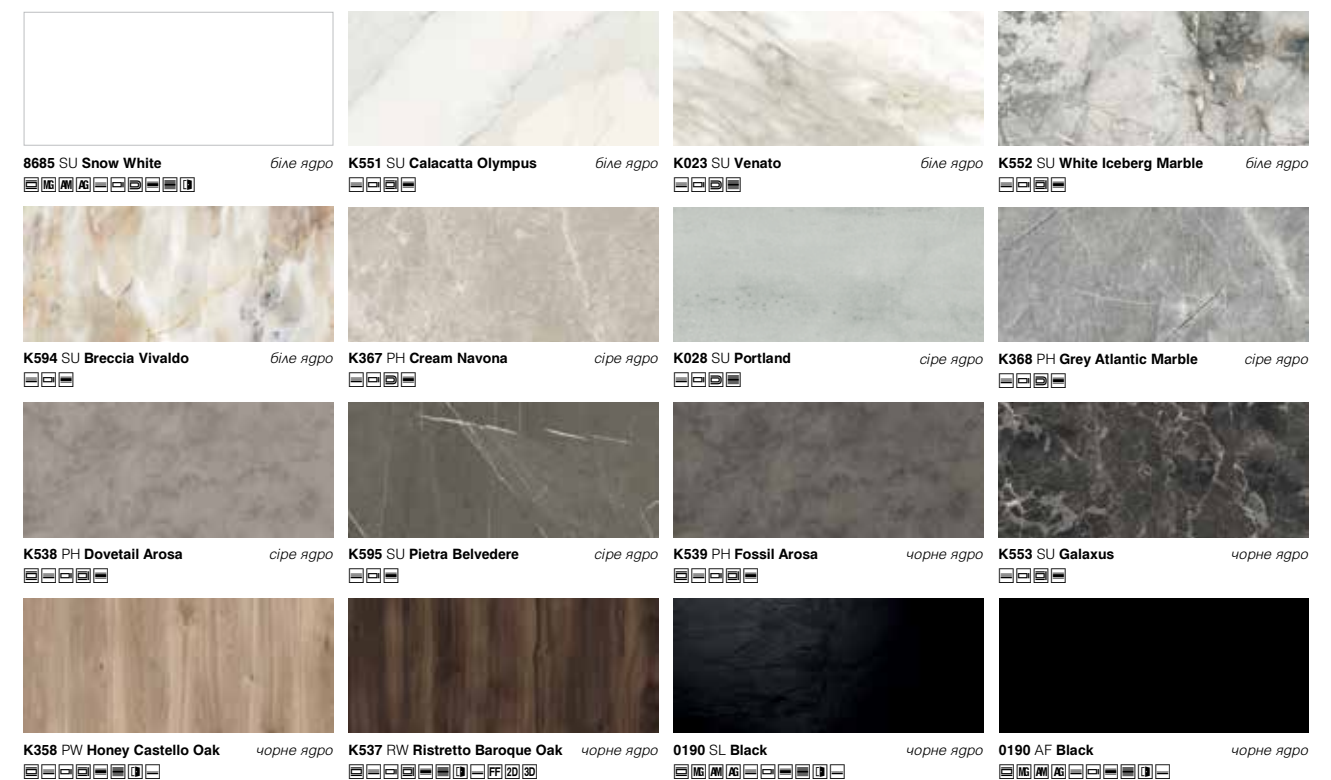

SlimLine plus