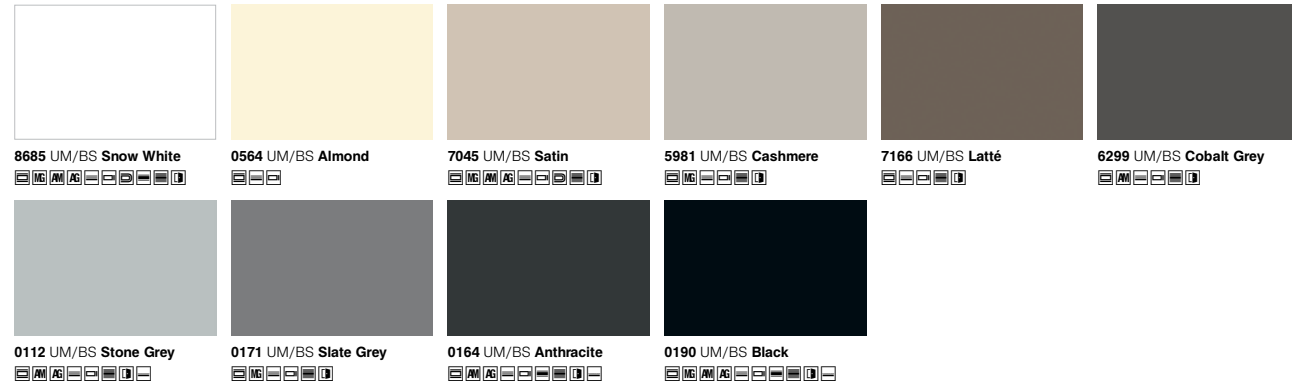

feeNess
ultra matt