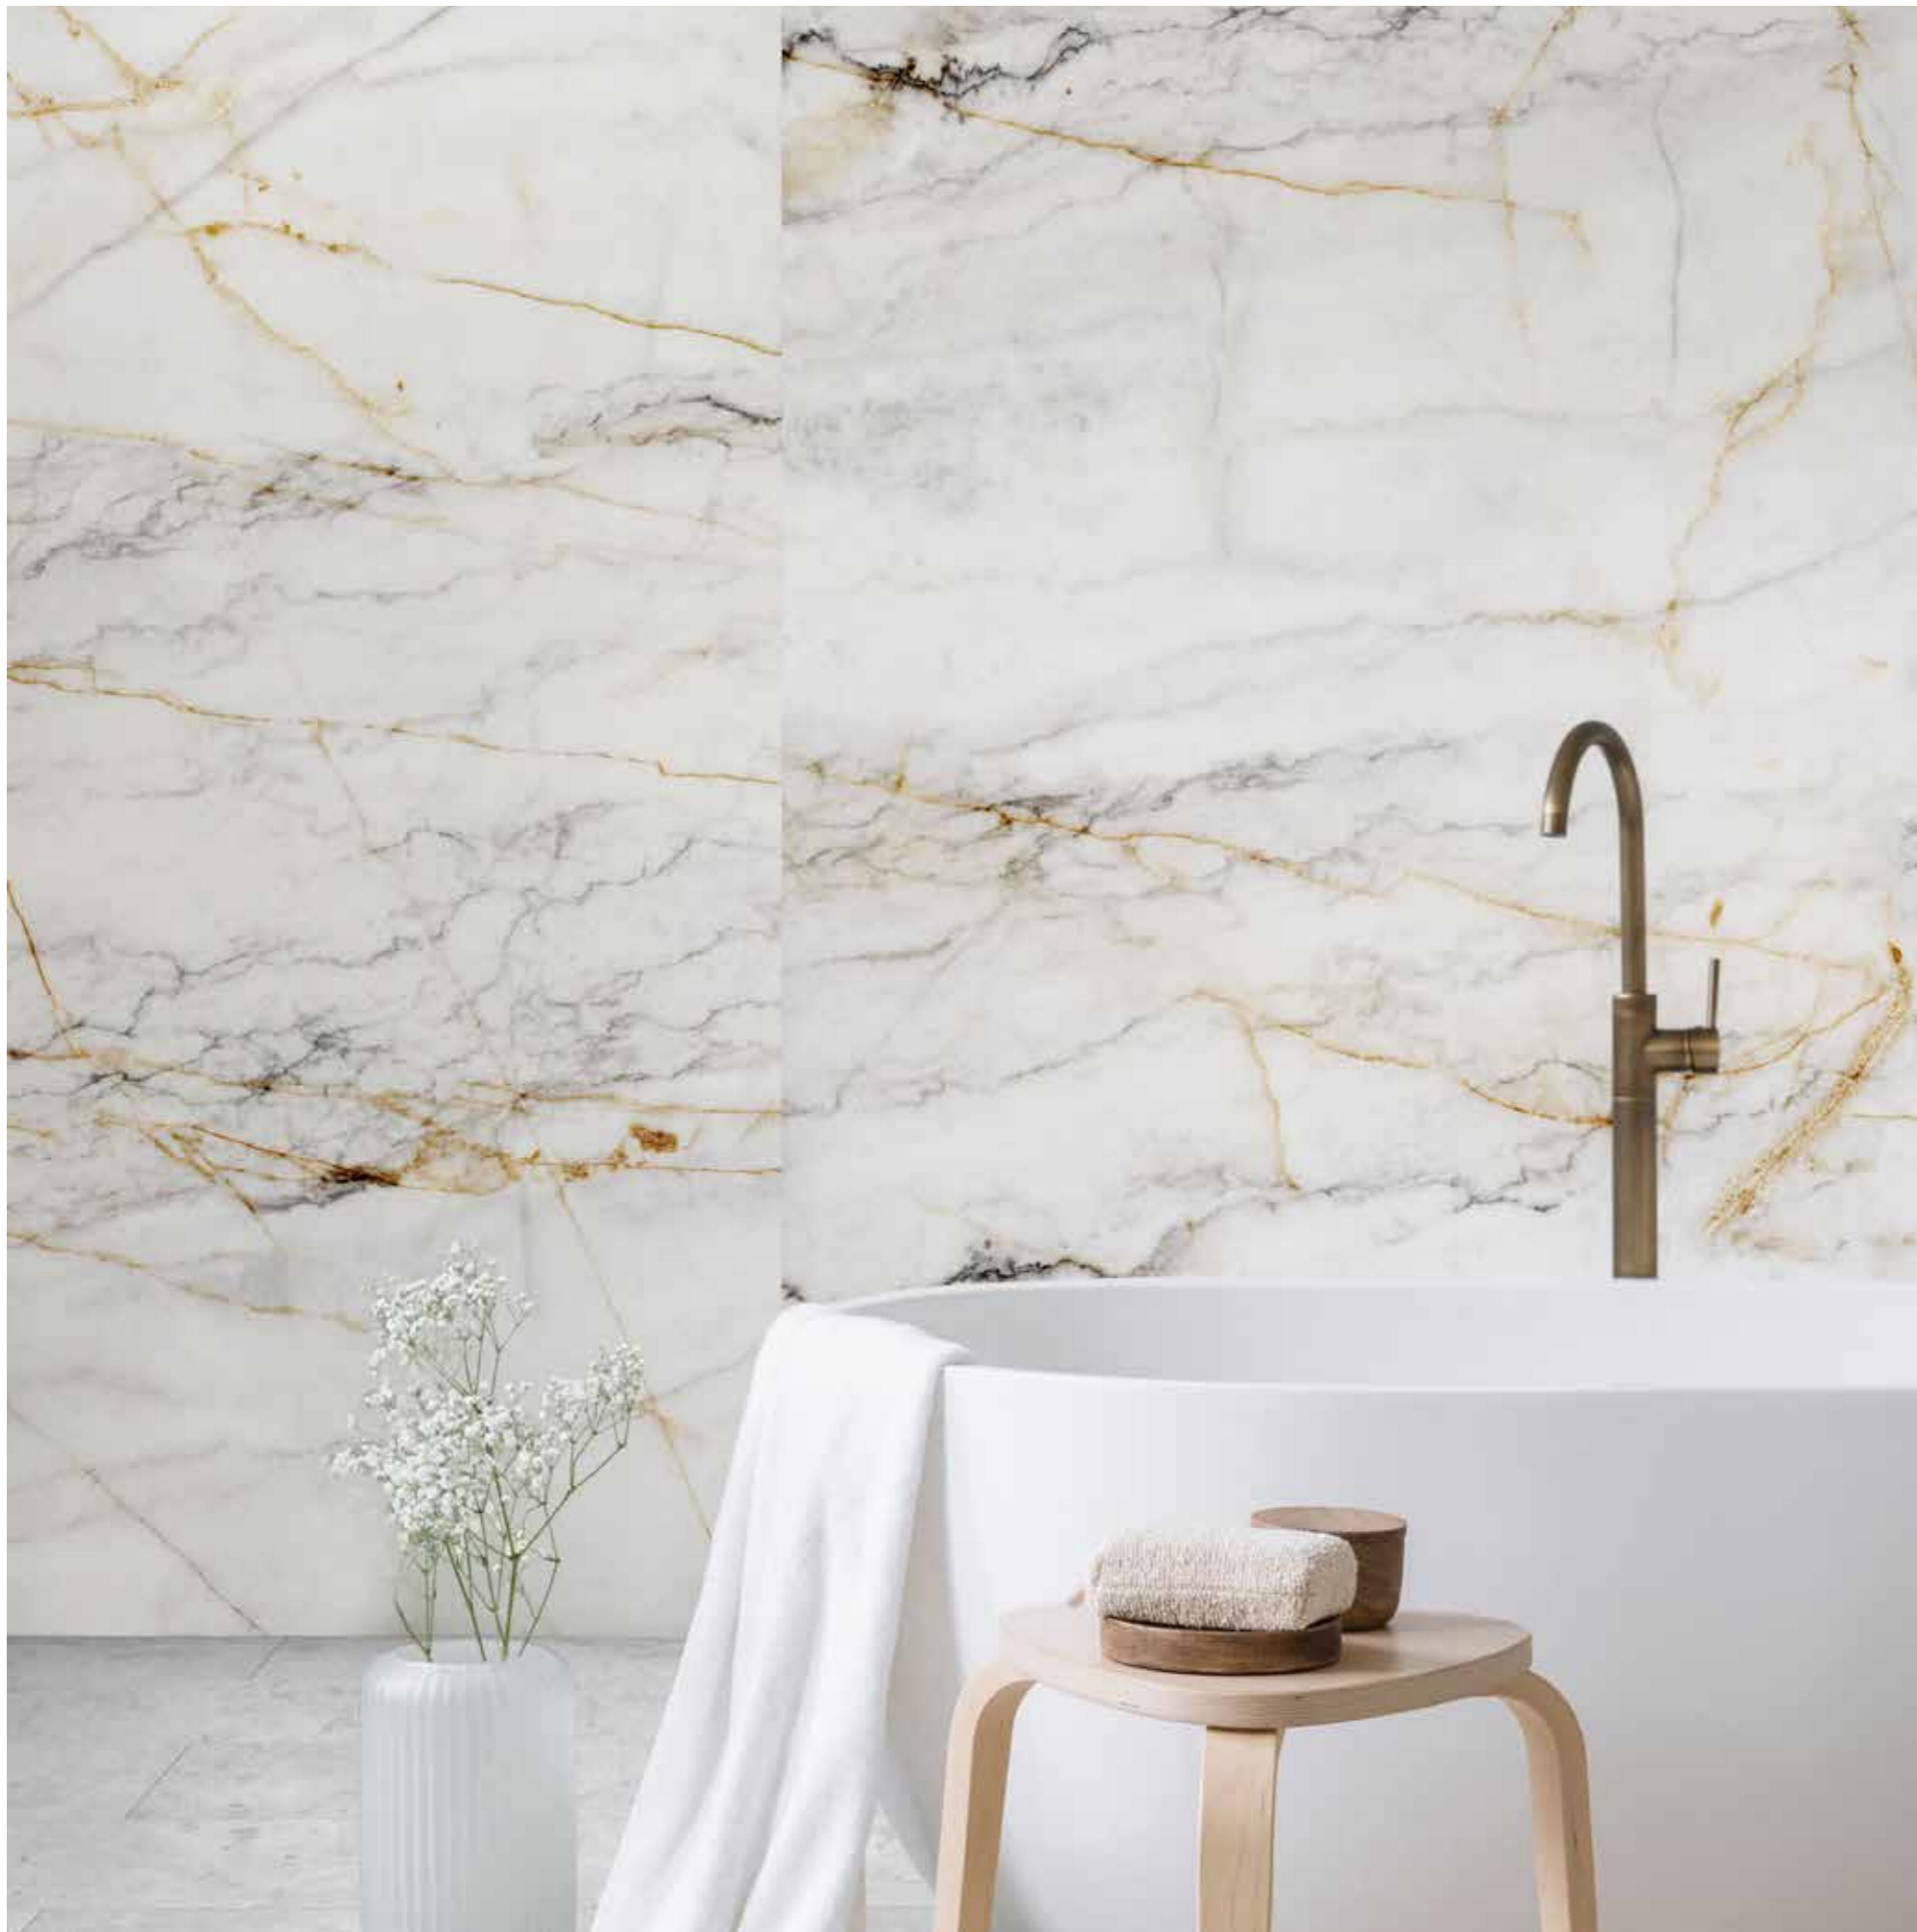

R154

Marble Gold

Peetah texture,
2800 x 1230 x 4 mm

3 faces per design