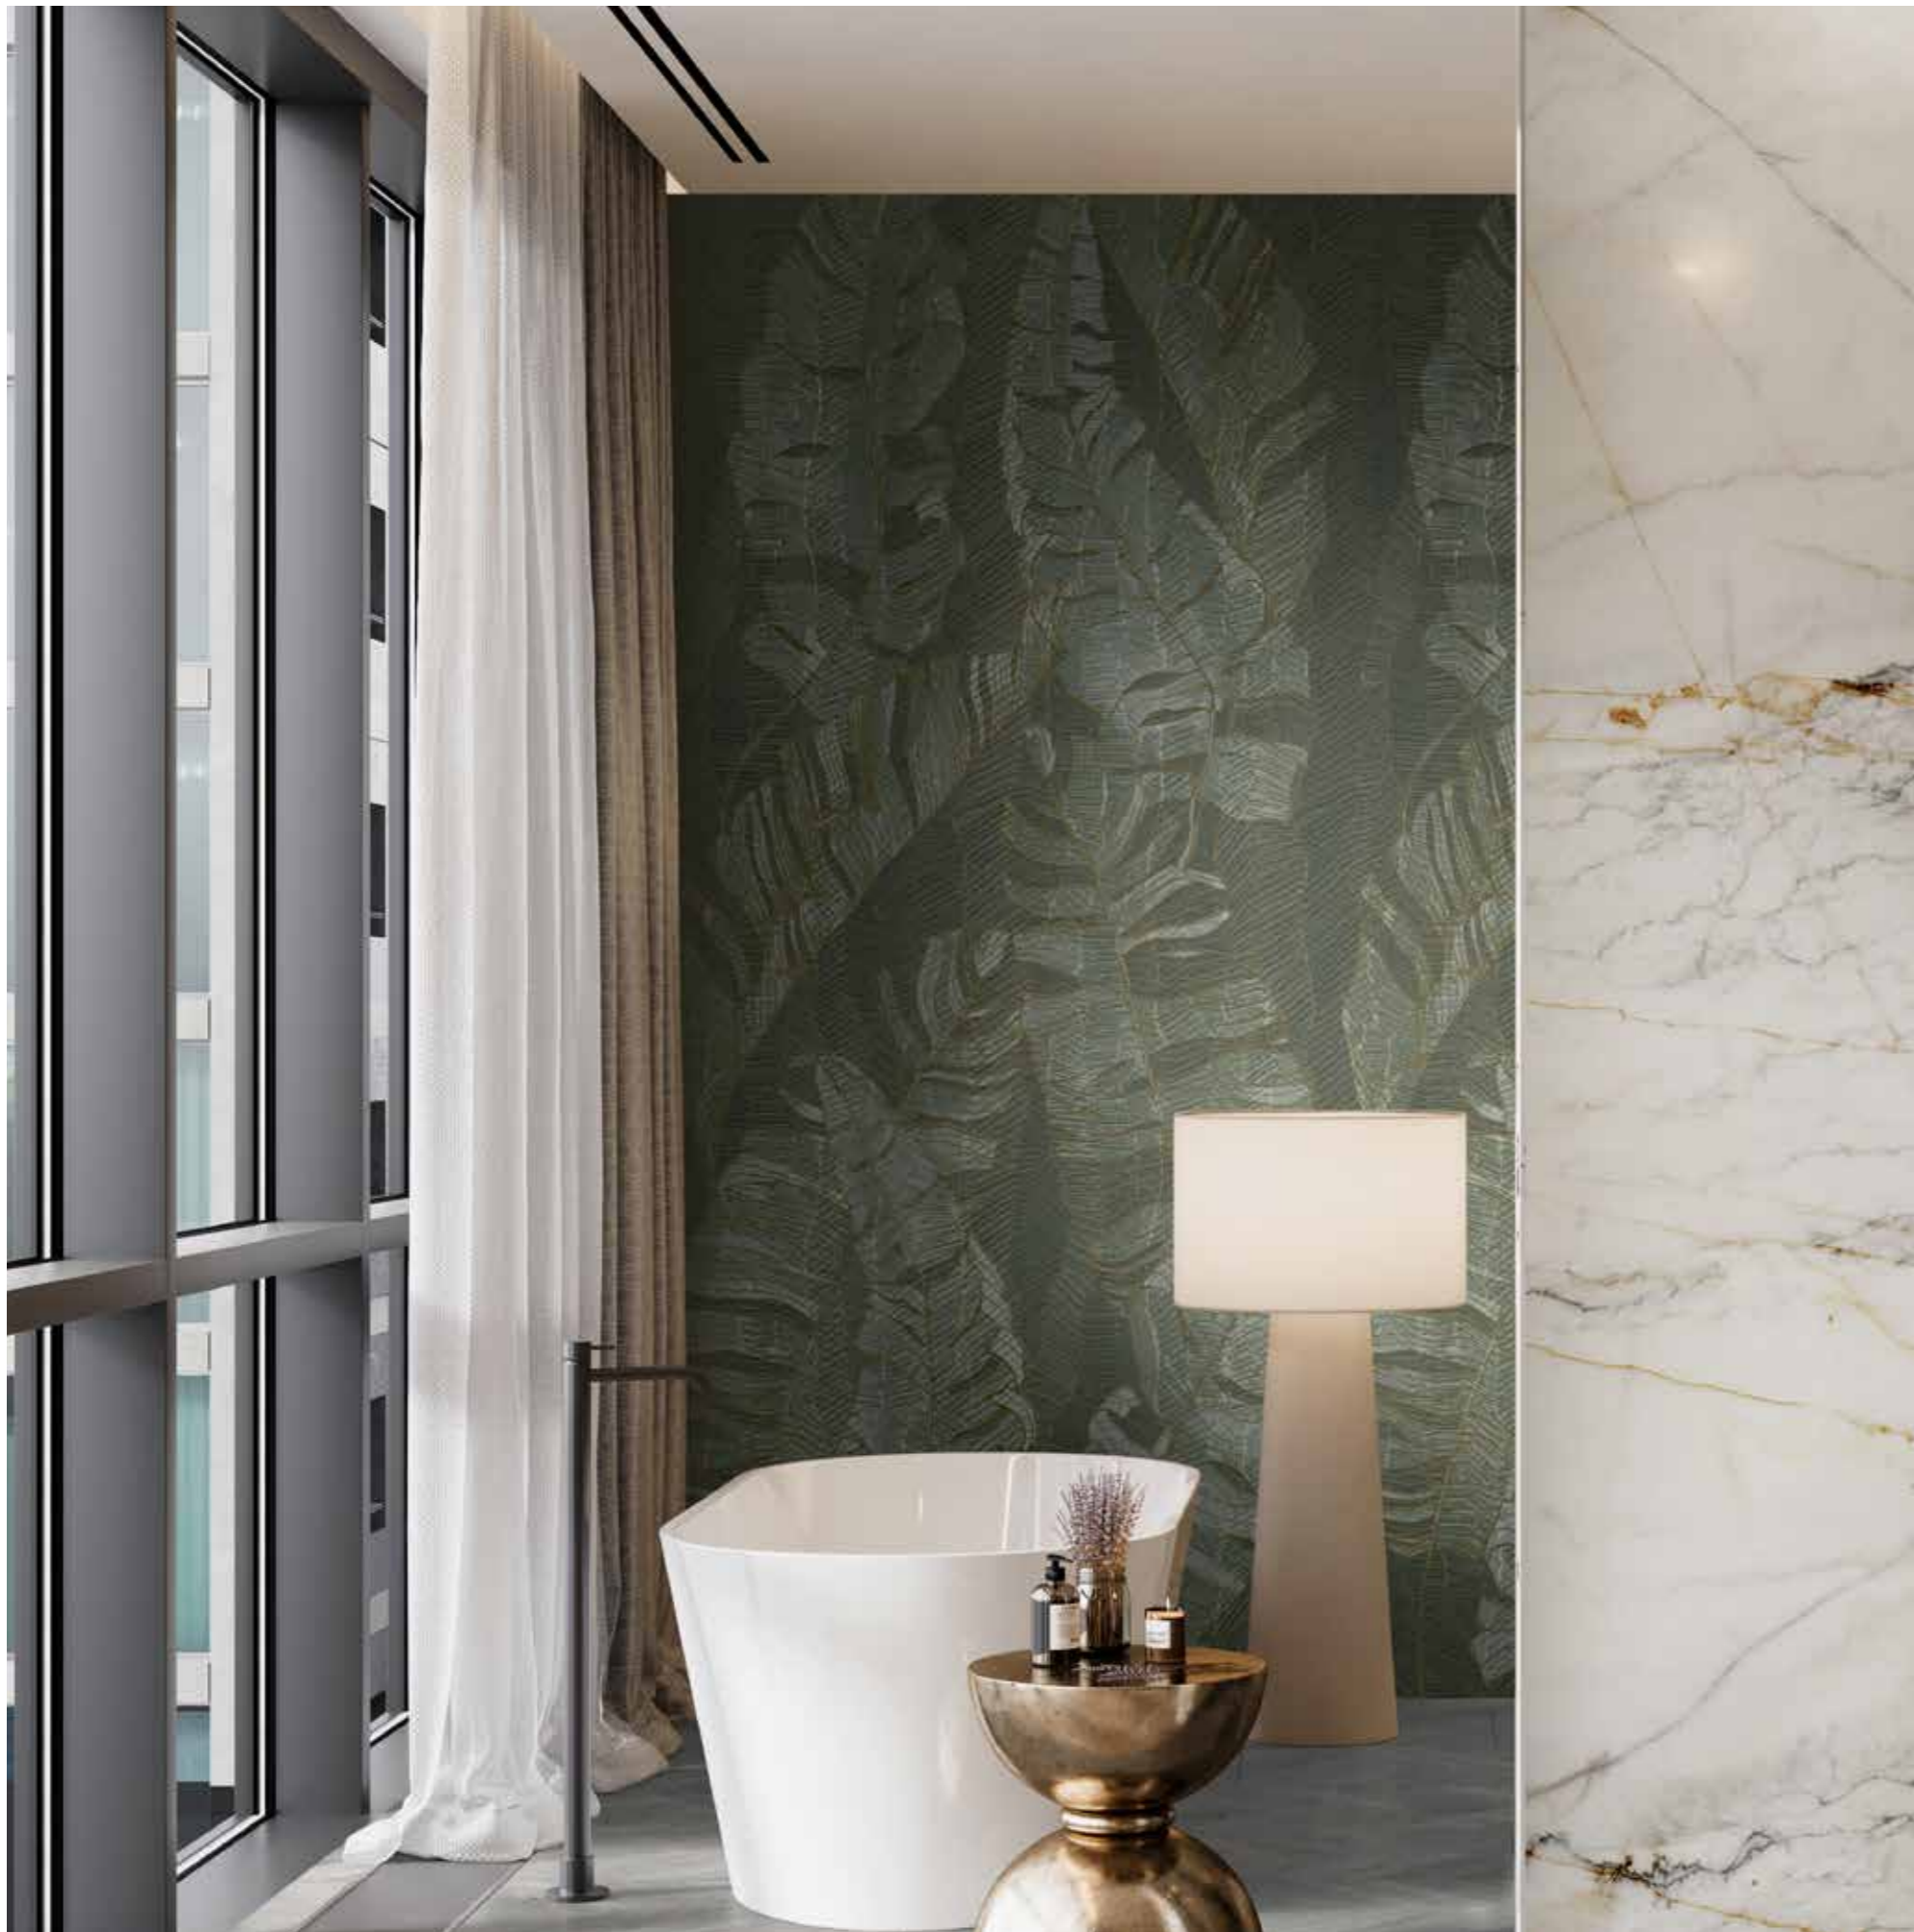

R163

Silver Sage

Peetah texture,
2800 x 1230 x 4 mm