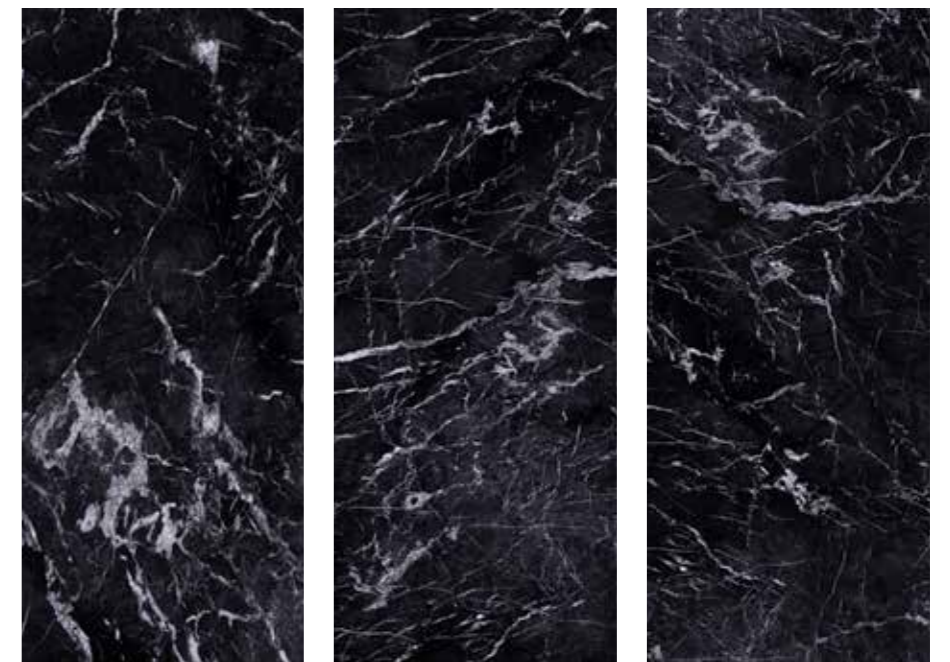

Marquina

Peetah texture,
2800 x 1230 x 4 mm

3 faces per design