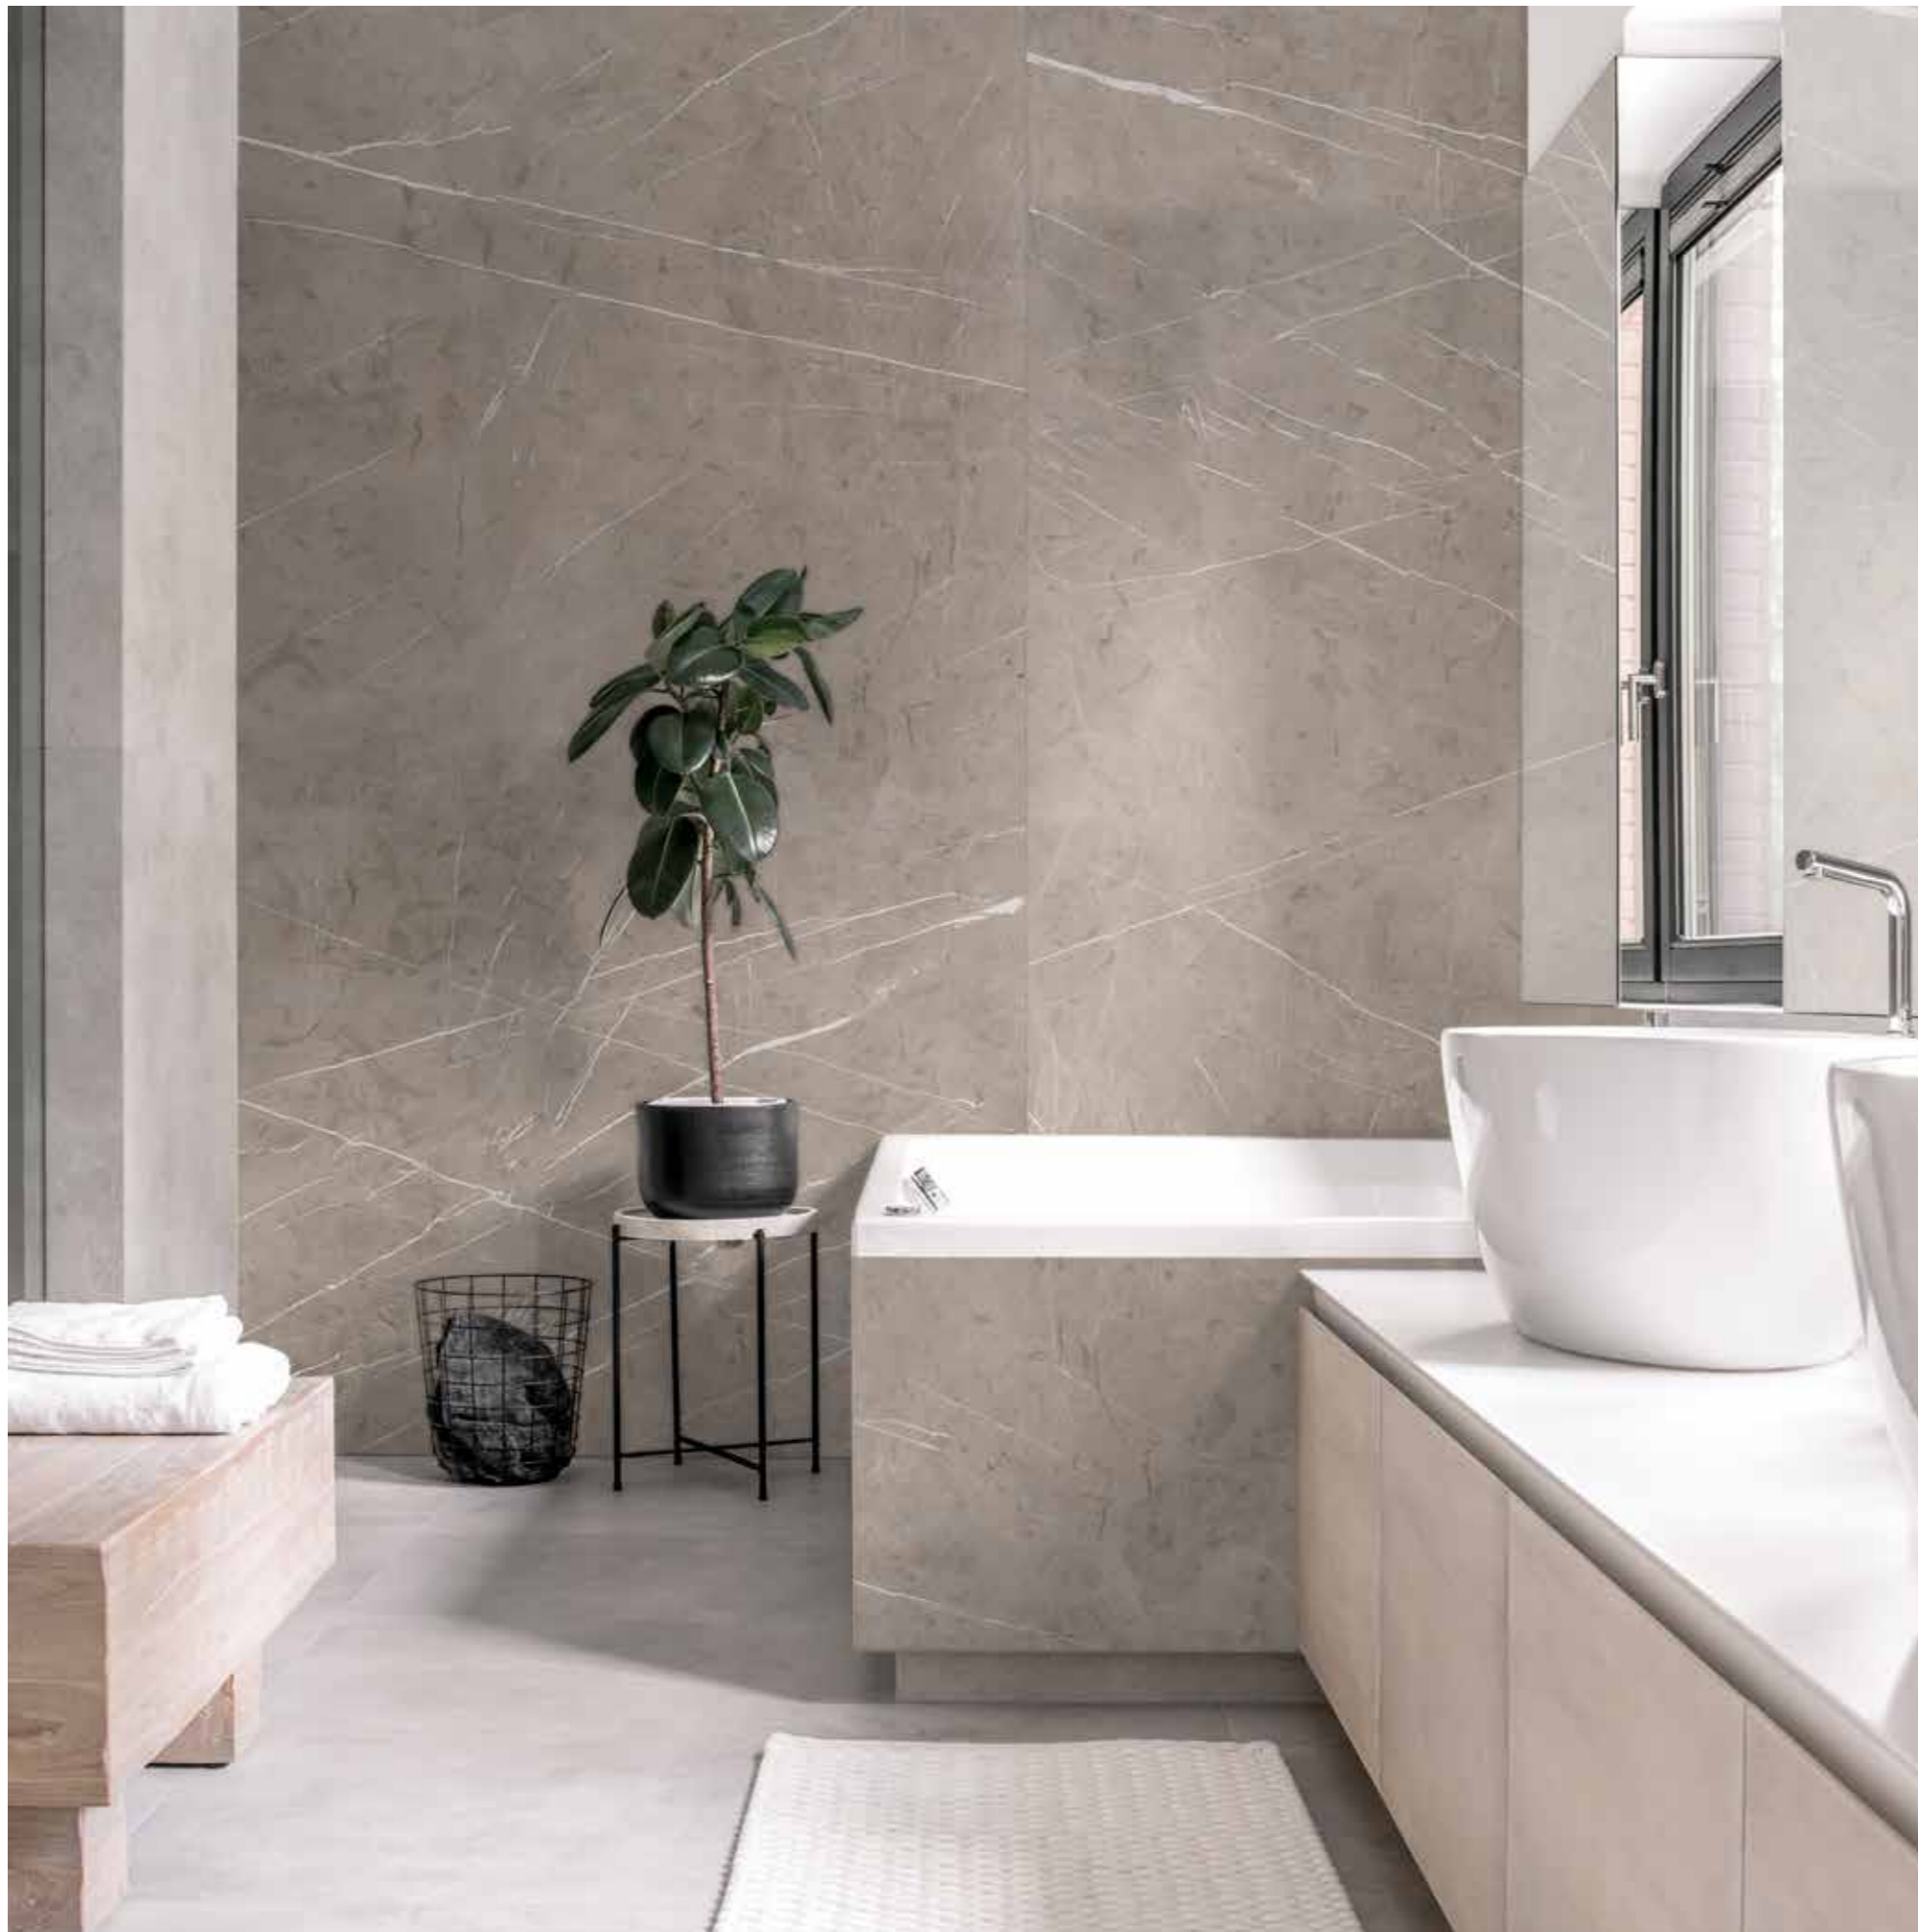

Peetah texture,
2800 x 1230 x 4 mm

R159

Soulstone B

Peetah texture,
2800 x 1230 x 4 mm

K024

Beige Pietra Marble

Peetah texture,
2800 x 1230 x 4 mm

3 faces per design