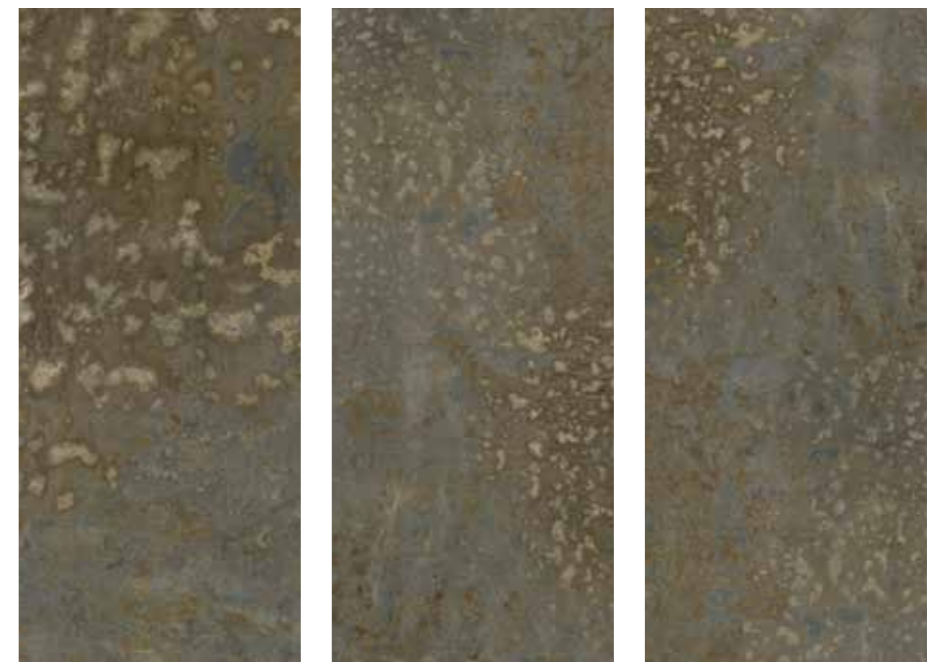

Copper Lamiera

Peetah texture,
2800 x 1230 x 4 mm

3 faces per design