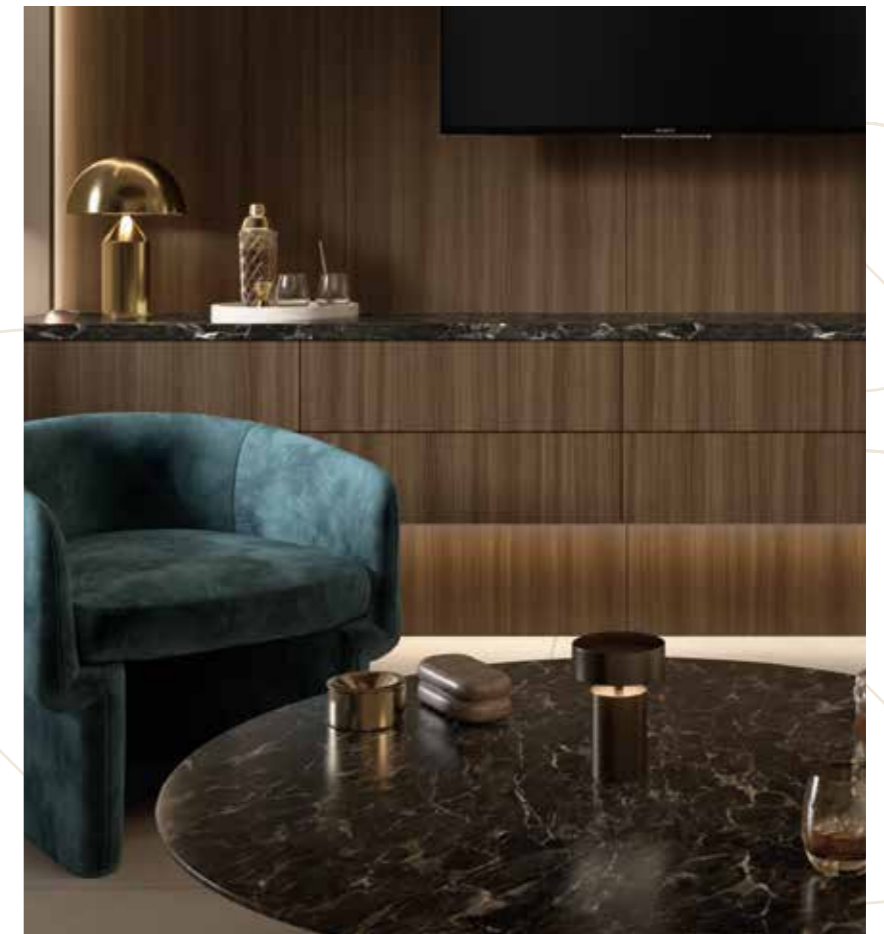

RICH  
OPULENT  
CURATED  
SINGLE-MINDED  
MASCULINE

Comfortable when surrounded by what they love, creating a jewellery box of a room is perfect for the Passionate.

A self-indulgent private interior that blurs the lines between a true masculine living room and a social hangout. It is an expression of personality that's single-minded and totally certain of itself. The design is all about comfort and practicality with plenty of class thanks to the rich, dark woodgrains and the strong marble, counterpointed with lustrous gemstone hues.