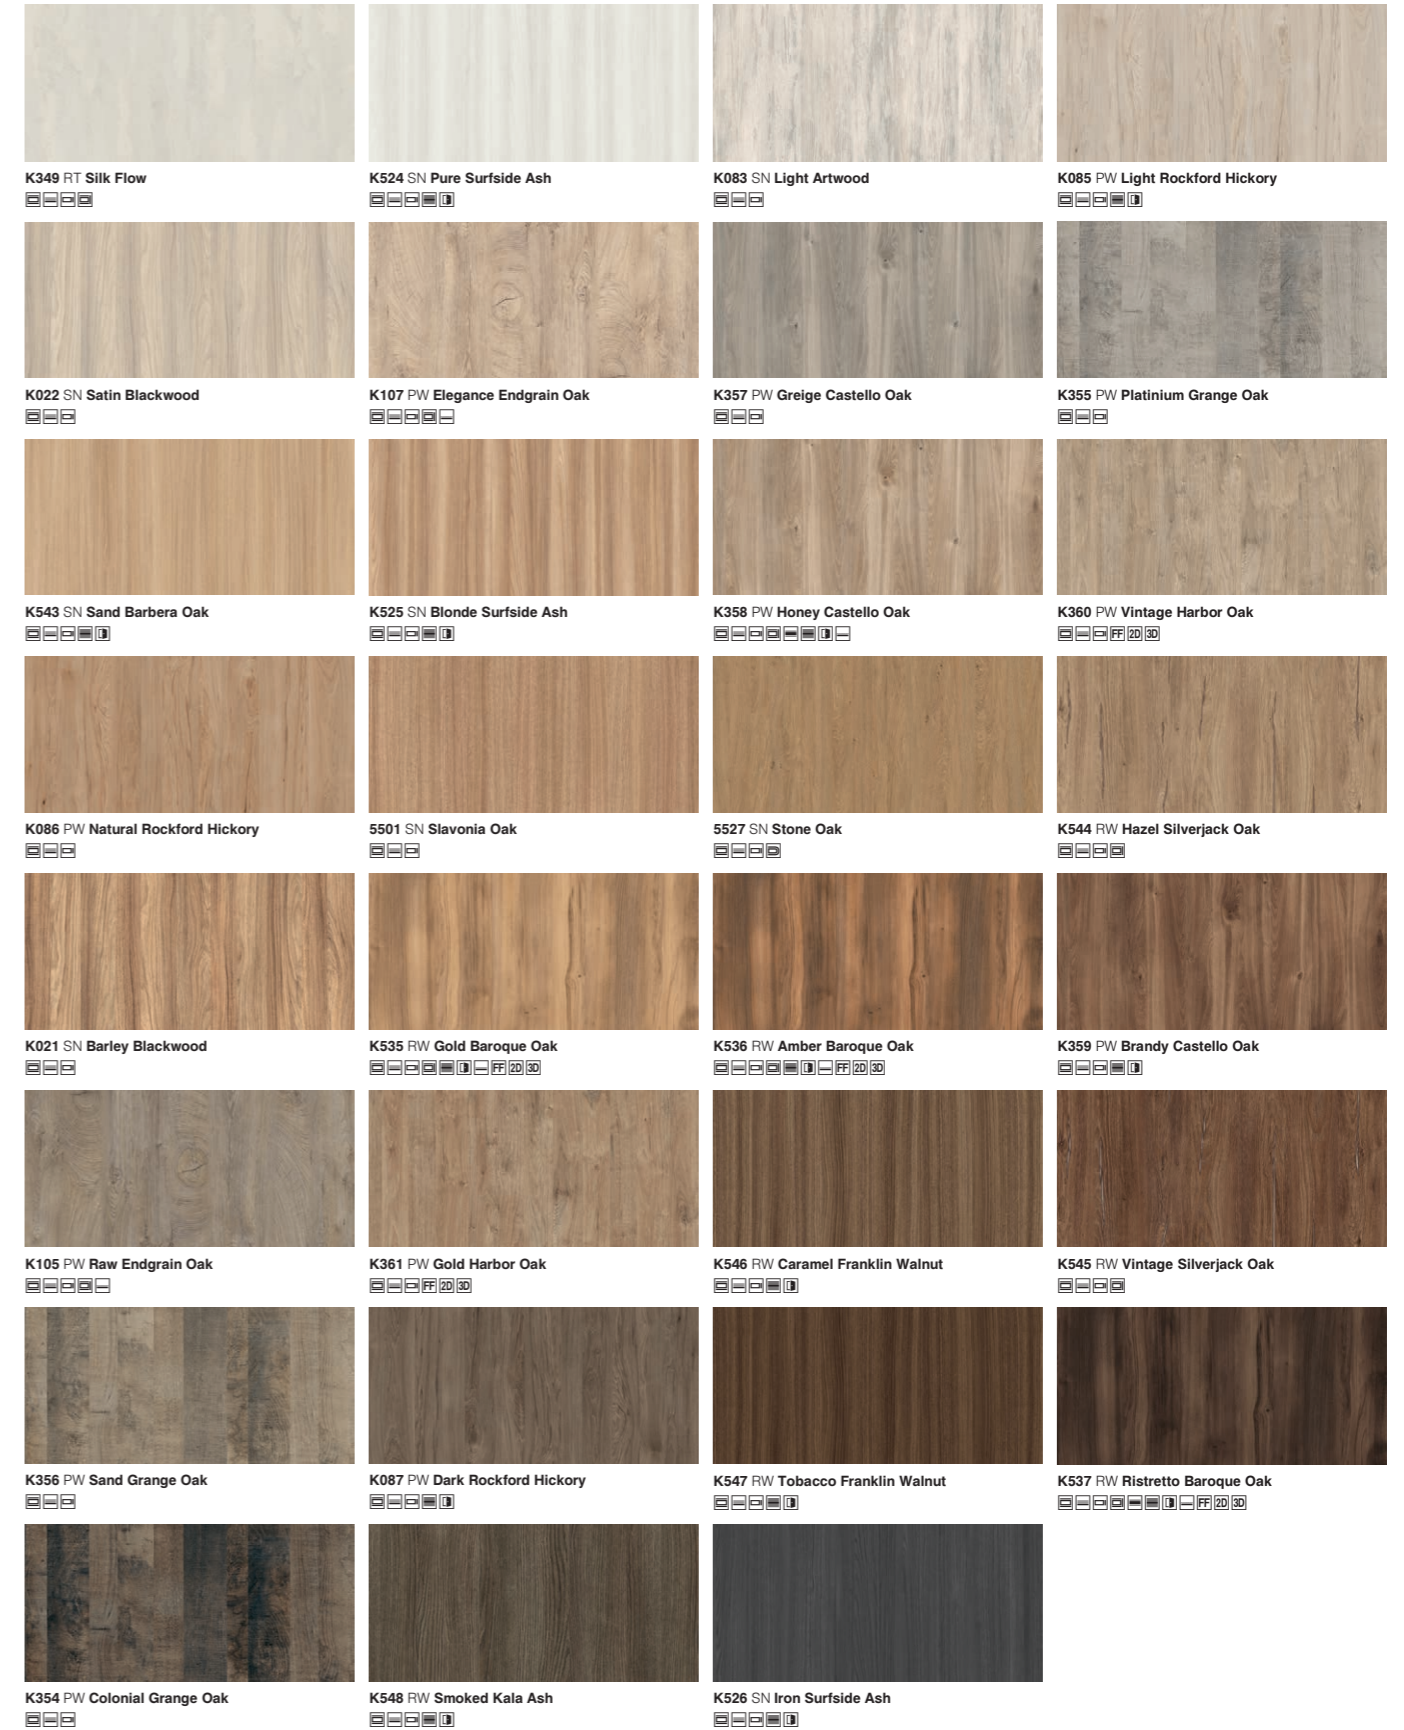

Metal

Color

Harmony

Contempo

Contempo

Muster und weitere Produktinformationen erhalten Sie von Ihrem lokalen Kronospan Standort oder über unsere Webseite www.kronospan.com.

Standard

 K010 SN White Loft Pine [Icons]	 K001 PW White Craft Oak [Icons]	 K088 PW White Nordic Wood [Icons]	 K080 PW White Coastland Oak [Icons]	 K019 PW Silver Liberty Elm [Icons]
 5529 SN Oregon [Icons]	 K081 PW Satin Coastland Oak [Icons]	 K002 PW Grey Craft Oak [Icons]	 K005 PW Oyster Urban Oak [Icons]	 K017 PW Blonde Liberty Elm [Icons]
 K012 SU Pearl Artisan Beech [Icons]	 8921 BS Ferrara Oak [Icons]	 K013 SU Sand Artisan Beech [Icons]	 3025 SN Light Vintage Oak [Icons]	 K006 PW Amber Urban Oak [Icons]
 1715 BS Birch [Icons]	 0375 BS Maple [Icons]	 8431 SN Fine Oak [Icons]	 8995 SN Coco Bolo [Icons]	 K076 PW Sand Expressive Oak [Icons]
 K003 PW Gold Craft Oak [Icons]	 K365 PW Coast Evoke Oak [Icons]	 5500 SU Natural Noble Elm [Icons]	 K008 PW Light Select Walnut [Icons]	 9614 BS Alpine Walnut [Icons]
 0381 BS Classic Beech [Icons]	 1912 BS Alder [Icons]	 0344 BS Cherry [Icons]	 K078 PW Dark Riverside Cherry [Icons]	 K004 PW Tobacco Craft Oak [Icons]
 K009 PW Dark Select Walnut [Icons]	 8953 SU Tiepolo Walnut [Icons]	 0729 BS Walnut [Icons]	 K020 PW Fireside Select Walnut [Icons]	 K015 PW Vintage Marine Wood [Icons]
 K079 PW Grey Clubhouse Oak [Icons]	 5194 SN Oxide Vintage Oak [Icons]	 K366 PW Fossil Evoke Oak [Icons]	 K090 PW Bronze Expressive Oak [Icons]	 K082 PW Bourbon Oak [Icons]
 K089 PW Grey Nordic Wood [Icons]	 K018 PW Smoked Liberty Elm [Icons]	 K007 PW Coffee Urban Oak [Icons]	 7648 SN Vintage Wenge [Icons]	 0854 BS Wenge [Icons]
 K016 PW Carbon Marine Wood [Icons]	 8548 SN Finline Mocca [Icons]	 9763 BS Louisiana Wenge [Icons]		