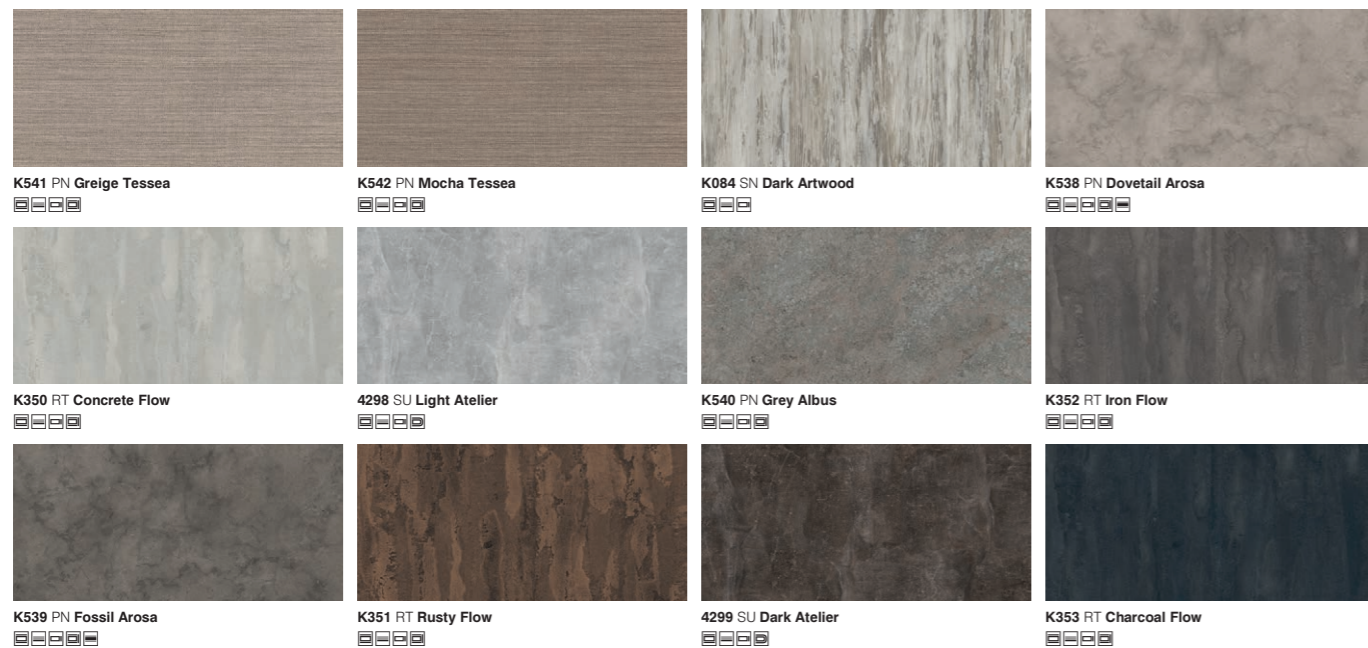

Metal

Color

Harmony

Contempo

Contempo

Muster und weitere Produktinformationen erhalten Sie von Ihrem lokalen Kronospan Standort oder über unsere Webseite www.kronospan.com.

Standard

 K010 SN White Loft Pine [Icons]	 K001 PW White Craft Oak [Icons]	 K088 PW White Nordic Wood [Icons]	 K080 PW White Coastland Oak [Icons]	 K019 PW Silver Liberty Elm [Icons]
 5529 SN Oregon [Icons]	 K081 PW Satin Coastland Oak [Icons]	 K002 PW Grey Craft Oak [Icons]	 K005 PW Oyster Urban Oak [Icons]	 K017 PW Blonde Liberty Elm [Icons]
 K012 SU Pearl Artisan Beech [Icons]	 8921 BS Ferrara Oak [Icons]	 K013 SU Sand Artisan Beech [Icons]	 3025 SN Light Vintage Oak [Icons]	 K006 PW Amber Urban Oak [Icons]
 1715 BS Birch [Icons]	 0375 BS Maple [Icons]	 8431 SN Fine Oak [Icons]	 8995 SN Coco Bolo [Icons]	 K076 PW Sand Expressive Oak [Icons]
 K003 PW Gold Craft Oak [Icons]	 K365 PW Coast Evoke Oak [Icons]	 5500 SU Natural Noble Elm [Icons]	 K008 PW Light Select Walnut [Icons]	 9614 BS Alpine Walnut [Icons]
 0381 BS Classic Beech [Icons]	 1912 BS Alder [Icons]	 0344 BS Cherry [Icons]	 K078 PW Dark Riverside Cherry [Icons]	 K004 PW Tobacco Craft Oak [Icons]
 K009 PW Dark Select Walnut [Icons]	 8953 SU Tiepolo Walnut [Icons]	 0729 BS Walnut [Icons]	 K020 PW Fireside Select Walnut [Icons]	 K015 PW Vintage Marine Wood [Icons]
 K079 PW Grey Clubhouse Oak [Icons]	 5194 SN Oxide Vintage Oak [Icons]	 K366 PW Fossil Evoke Oak [Icons]	 K090 PW Bronze Expressive Oak [Icons]	 K082 PW Bourbon Oak [Icons]
 K089 PW Grey Nordic Wood [Icons]	 K018 PW Smoked Liberty Elm [Icons]	 K007 PW Coffee Urban Oak [Icons]	 7648 SN Vintage Wenge [Icons]	 0854 BS Wenge [Icons]
 K016 PW Carbon Marine Wood [Icons]	 8548 SN Finline Mocca [Icons]	 9763 BS Louisiana Wenge [Icons]		