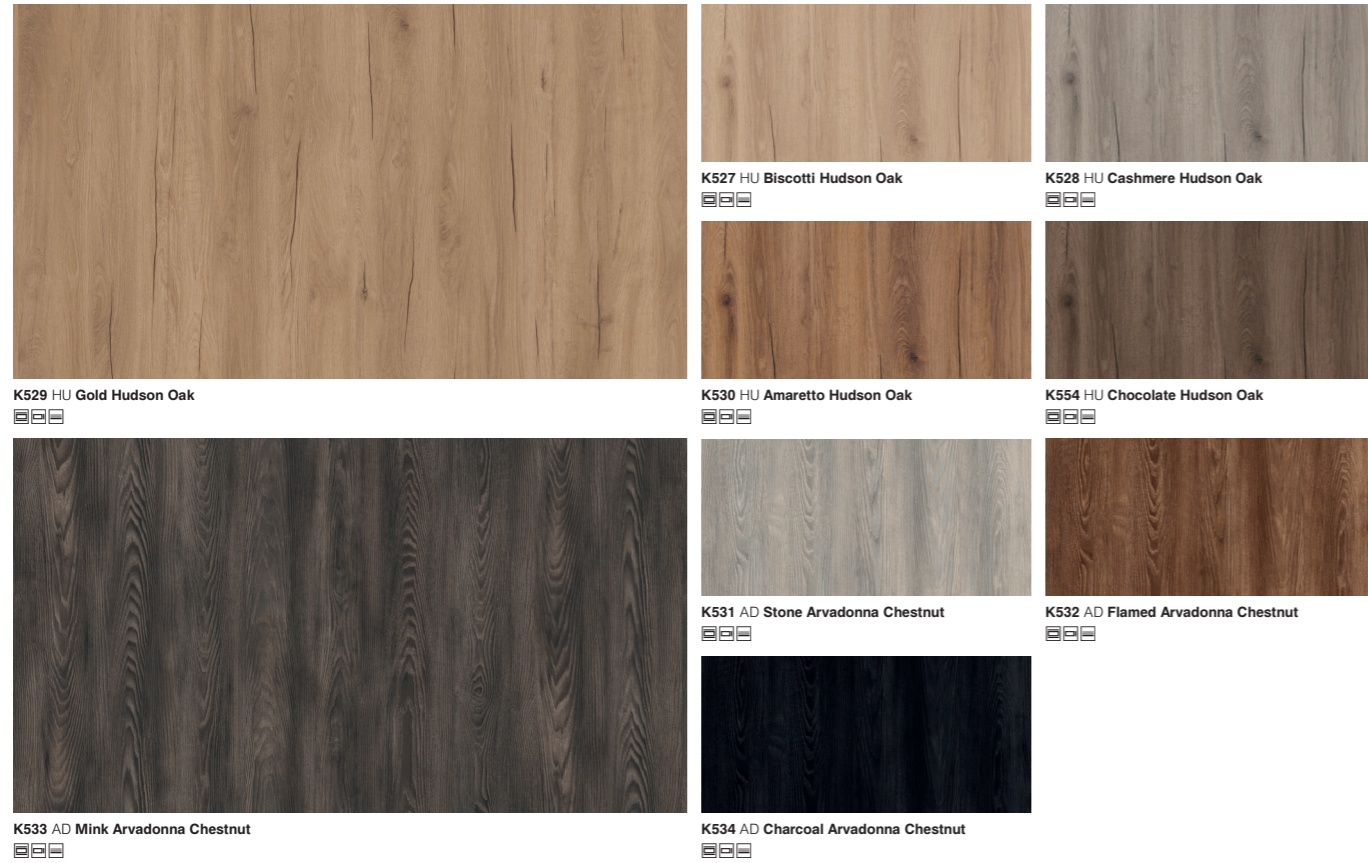

Express Programm **2**

Designs **22**

Farbabstimmung **36**

Transportlogistik **37**

Designs

Acryl Matt

Acryl Gloss

Mirror Gloss

Metal

Color

Harmony

Contempo

Contempo

Muster und weitere Produktinformationen erhalten Sie von Ihrem lokalen Kronospan Standort oder über unsere Webseite www.kronospan.com.

Standard

 K010 SN White Loft Pine [Icons]	 K001 PW White Craft Oak [Icons]	 K088 PW White Nordic Wood [Icons]	 K080 PW White Coastland Oak [Icons]	 K019 PW Silver Liberty Elm [Icons]
 5529 SN Oregon [Icons]	 K081 PW Satin Coastland Oak [Icons]	 K002 PW Grey Craft Oak [Icons]	 K005 PW Oyster Urban Oak [Icons]	 K017 PW Blonde Liberty Elm [Icons]
 K012 SU Pearl Artisan Beech [Icons]	 8921 BS Ferrara Oak [Icons]	 K013 SU Sand Artisan Beech [Icons]	 3025 SN Light Vintage Oak [Icons]	 K006 PW Amber Urban Oak [Icons]
 1715 BS Birch [Icons]	 0375 BS Maple [Icons]	 8431 SN Fine Oak [Icons]	 8995 SN Coco Bolo [Icons]	 K076 PW Sand Expressive Oak [Icons]
 K003 PW Gold Craft Oak [Icons]	 K365 PW Coast Evoke Oak [Icons]	 5500 SU Natural Noble Elm [Icons]	 K008 PW Light Select Walnut [Icons]	 9614 BS Alpine Walnut [Icons]
 0381 BS Classic Beech [Icons]	 1912 BS Alder [Icons]	 0344 BS Cherry [Icons]	 K078 PW Dark Riverside Cherry [Icons]	 K004 PW Tobacco Craft Oak [Icons]
 K009 PW Dark Select Walnut [Icons]	 8953 SU Tiepolo Walnut [Icons]	 0729 BS Walnut [Icons]	 K020 PW Fireside Select Walnut [Icons]	 K015 PW Vintage Marine Wood [Icons]
 K079 PW Grey Clubhouse Oak [Icons]	 5194 SN Oxide Vintage Oak [Icons]	 K366 PW Fossil Evoke Oak [Icons]	 K090 PW Bronze Expressive Oak [Icons]	 K082 PW Bourbon Oak [Icons]
 K089 PW Grey Nordic Wood [Icons]	 K018 PW Smoked Liberty Elm [Icons]	 K007 PW Coffee Urban Oak [Icons]	 7648 SN Vintage Wenge [Icons]	 0854 BS Wenge [Icons]
 K016 PW Carbon Marine Wood [Icons]	 8548 SN Finline Mocca [Icons]	 9763 BS Louisiana Wenge [Icons]		