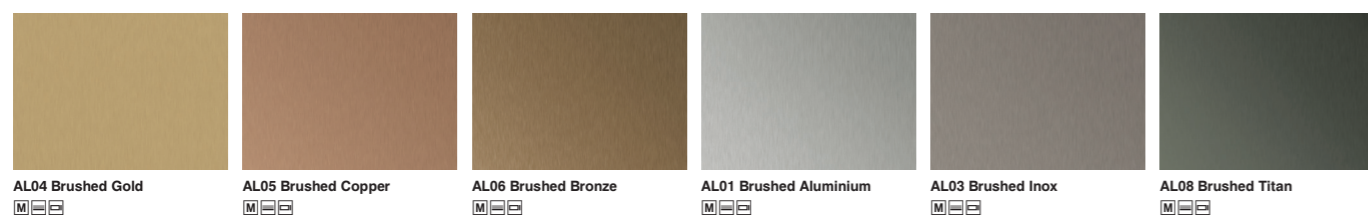

Metal

Color

Harmony

Contempo

Contempo

Muster und weitere Produktinformationen erhalten Sie von Ihrem lokalen Kronospan Standort oder über unsere Webseite www.kronospan.com.

Standard

 K010 SN White Loft Pine [Icons]	 K001 PW White Craft Oak [Icons]	 K088 PW White Nordic Wood [Icons]	 K080 PW White Coastland Oak [Icons]	 K019 PW Silver Liberty Elm [Icons]
 5529 SN Oregon [Icons]	 K081 PW Satin Coastland Oak [Icons]	 K002 PW Grey Craft Oak [Icons]	 K005 PW Oyster Urban Oak [Icons]	 K017 PW Blonde Liberty Elm [Icons]
 K012 SU Pearl Artisan Beech [Icons]	 8921 BS Ferrara Oak [Icons]	 K013 SU Sand Artisan Beech [Icons]	 3025 SN Light Vintage Oak [Icons]	 K006 PW Amber Urban Oak [Icons]
 1715 BS Birch [Icons]	 0375 BS Maple [Icons]	 8431 SN Fine Oak [Icons]	 8995 SN Coco Bolo [Icons]	 K076 PW Sand Expressive Oak [Icons]
 K003 PW Gold Craft Oak [Icons]	 K365 PW Coast Evoke Oak [Icons]	 5500 SU Natural Noble Elm [Icons]	 K008 PW Light Select Walnut [Icons]	 9614 BS Alpine Walnut [Icons]
 0381 BS Classic Beech [Icons]	 1912 BS Alder [Icons]	 0344 BS Cherry [Icons]	 K078 PW Dark Riverside Cherry [Icons]	 K004 PW Tobacco Craft Oak [Icons]
 K009 PW Dark Select Walnut [Icons]	 8953 SU Tiepolo Walnut [Icons]	 0729 BS Walnut [Icons]	 K020 PW Fireside Select Walnut [Icons]	 K015 PW Vintage Marine Wood [Icons]
 K079 PW Grey Clubhouse Oak [Icons]	 5194 SN Oxide Vintage Oak [Icons]	 K366 PW Fossil Evoke Oak [Icons]	 K090 PW Bronze Expressive Oak [Icons]	 K082 PW Bourbon Oak [Icons]
 K089 PW Grey Nordic Wood [Icons]	 K018 PW Smoked Liberty Elm [Icons]	 K007 PW Coffee Urban Oak [Icons]	 7648 SN Vintage Wenge [Icons]	 0854 BS Wenge [Icons]
 K016 PW Carbon Marine Wood [Icons]	 8548 SN Finline Mocca [Icons]	 9763 BS Louisiana Wenge [Icons]		